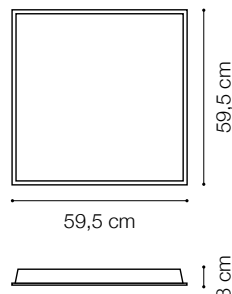

ideal lux | Led Panel

Code	244181
Item name	LED PANEL 4000K CRI80
Source	LED SMD
Power	38,5W
Driver included	ON/OFF
Driver available	1-10V DALI/PUSH
Lumen	3950 Lm
MacAdam	SDCM \leq 4
Beam	81°
CCT	4000K
CRI	\geq 90
UGR	<19
LED Life	25.000 h
Insulation class	Class II
IP	20
Material	Aluminum
Warranty	5 years
Net Weight	2,200 Kg
Volume	0,0144 m ³
Base / Hole	52,5 x 52,5 cm

ideal lux | Led Panel

Code	247854
Item name	LED PANEL DRIVER 1-10V
Power	40W
Range	850-1050 mA
Output	1000 mA
Measure	125 x 26 x 83 mm

Code	247847
Item name	LED PANEL DRIVER DALI
Power	40W
Range	550-1050 mA
Output	1000 mA
Measure	106 x 28 x 69 mm

ideal lux | Led Panel

Code	244198
Item name	LED PANEL KIT PENDANT
Ceiling cup	No
N° Cables	4
Cables length	1000 mm
Finish	Grey

Code	244204
Item name	LED PANEL KIT SURFACE
Finish	Grey