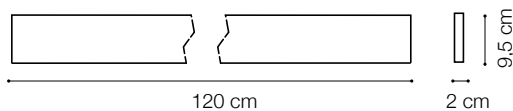

Code	242019
Item name	LINUS AP BK
Source	WALL - LED SMD
Power	34W + 34W ●
Driver included	1-10V
Driver available	No
Lumen	1950 Lm + 1900 Lm ●
MacAdam	-
Beam	104° +104° ●
CCT	3000K
CRI	≥80
UGR	-
LED Life	50.000 h
Insulation class	Class I
IP	20
Material	Aluminum
Warranty	5 years
Net Weight	1,250 Kg
Volume	0,0112 m³
Customizable	No