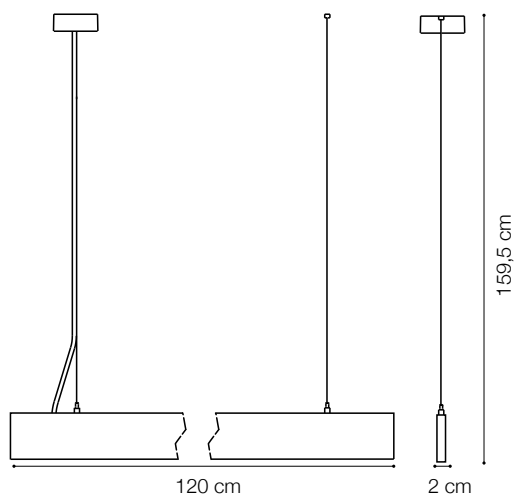

Code	241968
Item name	LINUS SP WH
Source	LED SMD
Power	34W + 34W ●
Driver included	1-10V
Driver available	No
Lumen	1950 Lm + 1900 Lm ●
MacAdam	-
Beam	104° +104° ●
CCT	3000K
CRI	≥80
UGR	-
LED Life	50.000 h
Insulation class	Class I
IP	20
Material	Aluminum
Warranty	5 years
Net Weight	1,250 Kg
Volume	0,0112 m <sup>3</sup>
Customizable	No

# ideal lux | Linus

Code 241982  
Item name LINUS CONNETTORE SP

Code 241999  
Item name LINUS CORNER WH  
Power 3W  
Flux 270 Lm  
CCT 3000K  
Angle 104°