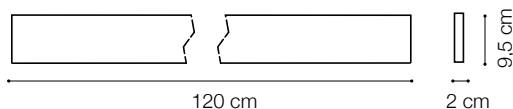

Code	233840
Item name	LINUS AP WH
Source	WALL - LED SMD
Power	34W + 34W ●
Driver included	1-10V
Driver available	No
Lumen	1950 Lm + 1900 Lm ●
MacAdam	-
Beam	104° +104° ●
CCT	3000K
CRI	≥80
UGR	-
LED Life	50.000 h
Insulation class	Class I
IP	20
Material	Aluminum
Warranty	5 years
Net Weight	1,250 Kg
Volume	0,0112 m³
Customizable	No

ideal lux | Linus

Code 233666
Item name LINUS CONNETTORE AP

Code 241999
Item name LINUS CORNER WH
Power 3W
Flux 270 Lm
CCT 3000K
Angle 104°