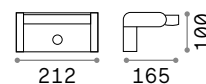

Swipe new

Corpo luce in alluminio verniciato a polveri. Diffusore orientabile con schermo in policarbonato opale lucido. Disponibile con sensore crepuscolare e di movimento. Finiture: antracite, bianco, coffee oppure nero.

LED Sorgente luminosa LED 3000 K, 50.000 h di durata.

Lampada con rilevazione di presenza inclusa PIR (Passive InfraRed).

287720

287713

287737

307176

IP54

IP54

1,200 Kg / 0,0055 m³
LED 20,5W / 2300 lm

1,300 Kg / 0,0055 m³
LED 21W / 2300 lm

€ 115

€ 130

287690		Bianco	new	287720		Bianco	new
287683		Antracite	new	287713		Antracite	new
287706		Nero	new	287737		Nero	new
307169		Coffee	new	307176		Coffee	new