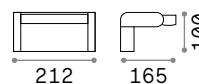

Swipe new

Corpo luce in alluminio verniciato a polveri. Diffusore orientabile con schermo in policarbonato opale lucido. Disponibile con sensore crepuscolare e di movimento. Finiture: antracite, bianco, coffee oppure nero.

LED Sorgente luminosa LED 3000 K, 50.000 h di durata.

Lampada con rilevazione di presenza inclusa PIR (Passive InfraRed).

287720

287713

287737

307176

IP54

IP54

1,200 Kg / 0,0055 m³
LED 20,5W / 2300 lm

1,300 Kg / 0,0055 m³
LED 21W / 2300 lm

€ 115

€ 130

287690		Bianco	new	287720		Bianco	new
287683		Antracite	new	287713		Antracite	new
287706		Nero	new	287737		Nero	new
307169		Coffee	new	307176		Coffee	new