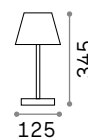

Lolita

Table lamp with rechargeable battery with white, grey, black or coffee finish. Metal frame. Plastic diffuser. The table lamp has 7,5 hours autonomy. Battery charging time 7 hours.

LED LED source 3000 K, 25.000 h life.

ON OFF Lamp with integrated switch.

+ Lamp with dimmer.

Hand icon Lamp with touch dimmer.

Battery icon Lamp with rechargeable battery included. 7,5 hours life.

IP54

0,530 Kg / 0,0078 m³

LED 3,5W / 330 lm

€ 85