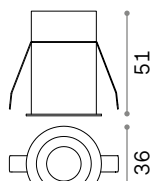

LED SMD Driver ON/OFF included\*

Power	Beam	Lumen	CCT	Finish	Code	€
2W	25°	130 lm	3000 K	White	274768	28 <span style="color: red;">new</span>

⌀ 25 mm  
0,070 Kg/0,0001 m<sup>3</sup>

LED SMD Driver ON/OFF included\*

Power	Beam	Lumen	CCT	Finish	Code	€
2W	30°	130 lm	3000 K	White	274775	32 <span style="color: red;">new</span>

⌀ 35 mm  
0,100 Kg/0,0003 m<sup>3</sup>

LED SMD Driver ON/OFF included\*

Power	Beam	Lumen	CCT	Finish	Code	€
3W	25°	270 lm	3000 K	White	274782	36 <span style="color: red;">new</span>

Light beam: SPOT

m	lx	øm
1	372	0,40
2	93	0,81
3	41	1,20
4	23	1,60
5	15	2,00

CRI≥95 2W 25° 651m 3000K

Light beam: SPOT

m	lx	øm
1	307	0,53
2	77	1,10
3	34	1,60
4	19	2,10
5	12	2,70

CRI≥95 2W 30° 701m 3000K

Light beam: SPOT

m	lx	øm
1	866	0,40
2	216	0,80
3	96	1,20
4	54	1,60
5	35	2,00

CRI≥95 3W 25° 651m 3000K

\* Measure L 38,3 x H 16,5 x W 19,3 mm