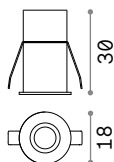

One new

Source	LED SMD	LED life	30.000 h
Power	2W / 3W	Insulation class	II
Driver included	On/Off	IP	20
Drivers available	No	Material	Aluminum
CCT	3000 K	Warranty	5 years
CRI	≥95		

⌀ 17 mm
0,050 Kg/0,0001 m³

LED SMD Driver ON/OFF included*

Power	Beam	Lumen	CCT	Finish	Code	€
2W	25°	130 lm	3000 K	White	274768	28 new