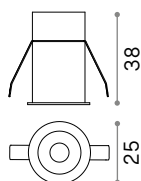

LED SMD Driver ON/OFF included\*

Power	Beam	Lumen	CCT	Finish	Code	€
2W	25°	130 lm	3000 K	White	274768	28 <span style="color: red;">new</span>

⌀ 25 mm  
0,070 Kg/0,0001 m<sup>3</sup>

LED SMD Driver ON/OFF included\*

Power	Beam	Lumen	CCT	Finish	Code	€
2W	30°	130 lm	3000 K	White	274775	32 <span style="color: red;">new</span>

⌀ 35 mm  
0,100 Kg/0,0003 m<sup>3</sup>

LED SMD Driver ON/OFF included\*

Power	Beam	Lumen	CCT	Finish	Code	€
3W	25°	270 lm	3000 K	White	274782	36 <span style="color: red;">new</span>

Light beam: SPOT

m	lx	øm
1	372	0,40
2	93	0,81
3	41	1,20
4	23	1,60
5	15	2,00

CRI≥95 2W 25° 651m 3000K

Light beam: SPOT

m	lx	øm
1	307	0,53
2	77	1,10
3	34	1,60
4	19	2,10
5	12	2,70

CRI≥95 2W 30° 701m 3000K

Light beam: SPOT

m	lx	øm
1	866	0,40
2	216	0,80
3	96	1,20
4	54	1,60
5	35	2,00

CRI≥95 3W 25° 651m 3000K

\* Measure L 38,3 x H 16,5 x W 19,3 mm