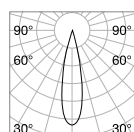

LED SMD Driver ON/OFF included\*

Power	Beam	Lumen	CCT	Finish	Code	€
2W	25°	130 lm	3000 K	White	274768	28 <span style="color: red;">new</span>

⌀ 25 mm  
0,070 Kg/0,0001 m<sup>3</sup>

LED SMD Driver ON/OFF included\*

Power	Beam	Lumen	CCT	Finish	Code	€
2W	30°	130 lm	3000 K	White	274775	32 <span style="color: red;">new</span>

⌀ 35 mm  
0,100 Kg/0,0003 m<sup>3</sup>

LED SMD Driver ON/OFF included\*

Power	Beam	Lumen	CCT	Finish	Code	€
3W	25°	270 lm	3000 K	White	274782	36 <span style="color: red;">new</span>

Light beam: SPOT

m	lx	øm
1	372	0,40
2	93	0,81
3	41	1,20
4	23	1,60
5	15	2,00

CRI≥95 2W 25° 651m 3000K

Light beam: SPOT

m	lx	øm
1	307	0,53
2	77	1,10
3	34	1,60
4	19	2,10
5	12	2,70

CRI≥95 2W 30° 701m 3000K

Light beam: SPOT

m	lx	øm
1	866	0,40
2	216	0,80
3	96	1,20
4	54	1,60
5	35	2,00

CRI≥95 3W 25° 651m 3000K

\* Measure L 38,3 x H 16,5 x W 19,3 mm