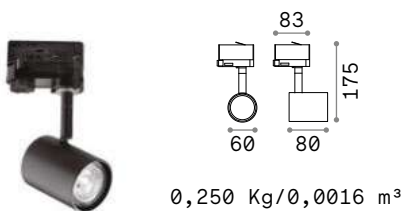

Spot Track - Mouse Track **new**

⊕ IP20 ALUMINUM

GU10 Not included - Recommended bulb 108292

Power	Finish		Code	€
max 50W	White		229706	40
	Black		229720	40
	Satin Brass		269634	40 new

P. 300 P. 384

GU10 Not included - Recommended bulb 108292

Power	Finish		Code	€
max 50W	White		229768	40
	Black		229782	40
	Satin Brass		269597	40 new

⊕ IP20 ALUMINUM

P. 300 P. 384

SINGLE CONNECTION

Required	Driver	Finish		Code	€
No	On/Off	White		170145	24
		Black		170152	24