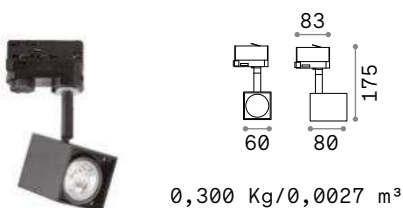

Spot Track - Mouse Track **new**

⊕ IP20 ALUMINUM

GU10 Not included - Recommended bulb 108292

Power	Finish		Code	€
max 50W	White		229706	40
	Black		229720	40
	Satin Brass		269634	40 new

P. 300 P. 384

GU10 Not included - Recommended bulb 108292

Power	Finish		Code	€
max 50W	White		229768	40
	Black		229782	40
	Satin Brass		269597	40 new

⊕ IP20 ALUMINUM

P. 300 P. 384

SINGLE CONNECTION

Required	Driver	Finish		Code	€
No	On/Off	White		170145	24
		Black		170152	24