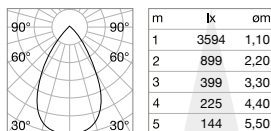

LED COB BRIDGELUX Driver ON/OFF included

Power	Beam	Lumen	CCT	Finish	Code	€
25 W	20-55°	3200 lm	3000 K	White	286600	80 <small>new</small>
				Black	276243	80 <small>new</small>

SINGLE CONNECTION

Required	Driver	Finish	Code	€
No	On/Off	White	170145	24
		Black	170152	24

Link - Page 612

Light beam: from SPOT to WIDE

CRI≥90 15W 20-55° 1650lm 3000K

CRI≥90 25W 20-55° 3200lm 3000K