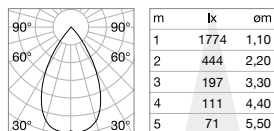

Link - Page 612

Light beam: from SPOT to WIDE

CRI≥90 15W 20-55° 1650lm 3000K

CRI≥90 25W 20-55° 3200lm 3000K