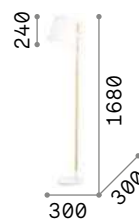

Axel new

Powder coated metal base and junctions. Natural wood stem. PVC shade coated with fabric can be adjusted in height. PVC cable with switch. Colors: white or black.

Lamp with integrated switch.

272245

282084

IP20

5,200 Kg / 0,0818 m³
E27 max 1x 60W

€ 200

272245 White new
282084 Black new

3000 K
1020 lm

101347 € 8,50

P. 486