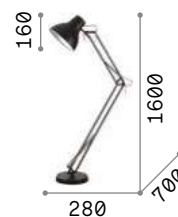

Wally new

Powder coated metal frame and shade with nickel-plated metal details. Adjustable articulated arm structure. Switch integrated in the head of the shade. PVC cable. Colors: white or black.

Lamp with integrated switch.

265308

265292

IP20

9,200 Kg / 0,0845 m³
E27 max 1 x 42W

€ 350

265308 White new
265292 Black new

3000 K
950 lm

101330 € 8,00