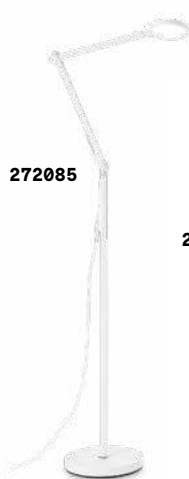

## Futura <sup>new</sup>

Articulated aluminum and plastic arm with PVC exposed wire. Adjustable LED diffuser and integrated switcher. Plug with power supply.

**LED** LED source 4000 K, 25.000 h life.

 Lamp with dimmer.

 Lamp with touch dimmer.

P. 434

272085

204949

204956

4,440 Kg / 0,0095 m<sup>3</sup>  
LED 10W / 750 lm

€ 170

272085  White <sup>new</sup>  
204956  Aluminum  
204949  Black