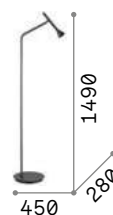

Diesis new

Powder coated or plated metal frame. Adjustable diffuser: it can be rotated or inclined. PVC cable with switch. Color: black, satin nickel or satin brass.

LED LED source 3000 K, 20.000 h life.

ON OFF Lamp with integrated switch.

285337

279800

285344

IP20

3,500 Kg / 0,0222 m³
LED 7W / 660 lm

€ 180

- 285337 Nickel new
- 279800 Black new
- 285344 Satin Brass new