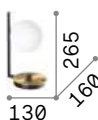

Lamp with integrated switch.

0,490 Kg / 0,0042 m³
E27 max 1x 60W

€ 70

232508 ■ White
232485 ■ Black
232546 ■ Brass

101323 € 7,50

232508

232485

232546

P. 476

Birds new

Varnished metal frame with satin brass decorative disc. White acid-etched blown glass diffusers. PVC cable with switch and plug. Color: matt black with satin brass detail.

LED

Bulbs LED G9 3W 3000 K included. Cod. **209043**

**ON
OFF**

Lamp with integrated switch.

0,900 Kg / 0,0163 m³
G9 max 1x 15W

€ 75

273679 ■ Black new

209043 € 3,90

P. 090

P. 309