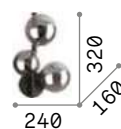

Perlage ^{new}

Metal frame with linear structure with round section. Clear blown glass diffusers. Colors: matt black or satin brass.

LED

Bulbs LED G9 3W 3000 K included.
Cod. **209043**

**ON
OFF**

Lamp with integrated switch.

283784

271439

IP20 INCLUDE

0,800 Kg / 0,0219 m³
G9 max 3 x 15W

€ 130

271439 ■ Black ^{new}
283784 ■ Satin Brass ^{new}

3000 K
370 lm

209043 € 3,90