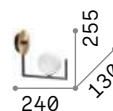

## Birds new

Varnished metal frame with satin brass decorative disc. White acid-etched blown glass diffusers. Color: matt black with satin brass detail.

**LED** Bulbs LED G9 3W 3000 K included.  
Cod. **209043**

IP20 REGULABLE

0,670 Kg / 0,0192 m<sup>3</sup>  
G9 max 1x 15W

€ 65

273655 ■ Black new

3000 K  
370 lm

209043 € 3,90