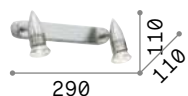

# Alfa <sup>new</sup>

Metal structure with chrome, antique brass, satin white, satin nickel or satin brass finish. Reflecting body is adjustable by rotation of the stem and inclination of the turning point.

**LED** Bulbs LED GU10 5W 3000 K included.  
Cod. **180292**

0,390 Kg / 0,0031 m<sup>3</sup>  
GU10 max 2 x 50W

0,170 Kg / 0,0010 m<sup>3</sup>  
GU10 max 1 x 50W

€ 40

€ 20

- 122717  White
- 089577  Chrome
- 009483  Nickel
- 287829  Satin Brass <sup>new</sup>

# Slem <sup>new</sup>

Metal structure with white, chrome, satin nickel or satin brass finish. Adjustable body: rotational and axially movable stem valve.

**LED** Bulbs LED GU10 5W 3000 K included.  
Cod. **180292**