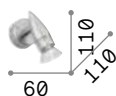

# Alfa <sup>new</sup>

Metal structure with chrome, antique brass, satin white, satin nickel or satin brass finish. Reflecting body is adjustable by rotation of the stem and inclination of the turning point.

**LED** Bulbs LED GU10 5W 3000 K included.  
Cod. **180292**

0,390 Kg / 0,0031 m<sup>3</sup>  
GU10 max 2 x 50W

0,170 Kg / 0,0010 m<sup>3</sup>  
GU10 max 1 x 50W

€ 40

€ 20

- 122717  White
- 089577  Chrome
- 009483  Nickel
- 287829  Satin Brass <sup>new</sup>