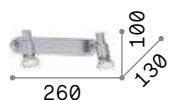

# Alfa <sup>new</sup>

Metal structure with chrome, antique brass, satin white, satin nickel or satin brass finish. Reflecting body is adjustable by rotation of the stem and inclination of the turning point.

**LED** Bulbs LED GU10 5W 3000 K included.  
Cod. **180292**

0,390 Kg / 0,0031 m<sup>3</sup>  
GU10 max 2 x 50W

0,170 Kg / 0,0010 m<sup>3</sup>  
GU10 max 1 x 50W

€ 40

€ 20

- 122717  White
- 089577  Chrome
- 009483  Nickel
- 287829  Satin Brass <sup>new</sup>

- 099057  White
- 089560  Chrome
- 009377  Nickel
- 285009  Satin Brass <sup>new</sup>
- 119786  Ant. Brass

3000 K  
480 lm  
108292 € 4,50

3000 K  
480 lm  
108292 € 4,50

P. 304

# Slem <sup>new</sup>

Metal structure with white, chrome, satin nickel or satin brass finish. Adjustable body: rotational and axially movable stem valve.

**LED** Bulbs LED GU10 5W 3000 K included.  
Cod. **180292**