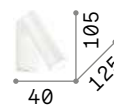

Pipe new

Powder coated aluminum body.
Adjustable diffuser with knurled acrylic screen secured with ring.
Integrated switch. Colors: white or black.

LED LED source 3000 K, 20.000 h life.

ON OFF Lamp with integrated switch.

■ □ IP20

0,400 Kg / 0,0009 m³
LED 7W / 660 lm

€ 90

280998 ■ White new
281001 ■ Black new