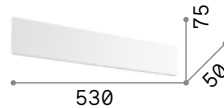

Zig Zag ^{new}

Heat-sink body totally made of aluminum sheet of 6 mm thickness. White or black powder paint finish or plated brass. Integrated LED source.

LED LED source 3000/4000 K, 15.000 h life.

■ (⊕) IP20

1,040 Kg / 0,0053 m³
LED 30W / 2850/3000 lm
€ 120

- 277219 White 3000K^{new}
- 277257 White 4000K^{new}
- 277226 Black 3000K^{new}
- 287072 Brass 3000K^{new}

■ (⊕) IP20

0,590 Kg / 0,0029 m³
LED 22W / 2100/2200 lm
€ 90