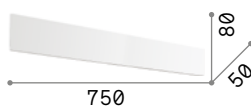

Zig Zag ^{new}

Heat-sink body totally made of aluminum sheet of 6 mm thickness. White or black powder paint finish or plated brass. Integrated LED source.

LED LED source 3000/4000 K, 15.000 h life.

■ (⊕) IP20

1,040 Kg / 0,0053 m³
LED 30W / 2850/3000 lm
€ 120

- 277219 White 3000K^{new}
- 277257 White 4000K^{new}
- 277226 Black 3000K^{new}
- 287072 Brass 3000K^{new}

■ (⊕) IP20

0,590 Kg / 0,0029 m³
LED 22W / 2100/2200 lm
€ 90