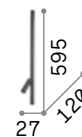

Syntesi ^{new}

Powder coated aluminum frame and body. Adjustable diffuser with knurled clear acrylic screen. Colors: white or black

LED LED source 3000 K, 50.000 h life.

■ □ IP20

■ □ IP20

1,140 Kg / 0,0696 m³
LED 5W / 500 lm

0,200 Kg / 0,0047 m³
LED 3W / 300 lm

€ 450

€ 275

285276 ■ White ^{new} 285269 ■ White ^{new}
271897 ■ Black ^{new} 271880 ■ Black ^{new}