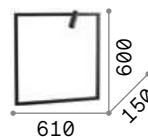

Syntesi ^{new}

Powder coated aluminum frame and body. Adjustable diffuser with knurled clear acrylic screen. Colors: white or black

LED LED source 3000 K, 50.000 h life.

■ □ IP20

■ □ IP20

1,140 Kg / 0,0696 m³
LED 5W / 500 lm

0,200 Kg / 0,0047 m³
LED 3W / 300 lm

€ 450

€ 275

285276 ■ White ^{new} 285269 ■ White ^{new}
271897 ■ Black ^{new} 271880 ■ Black ^{new}