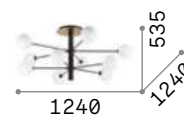

Cosmopolitan new

Metal frame with matt varnish finish. White acid-etched blown glass diffusers. Colors: total white or black with satin brass details.

LED Bulbs LED G9 3W 3000 K included.
Cod. **209043**

285245

273693

285245
1450 x 535

273693
1240 x 535

IP20

IP20

7,600 Kg / 0,1787 m³
G9 max 12 x 15W

€ 600