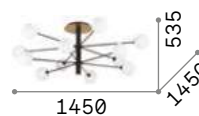

Cosmopolitan new

Metal frame with matt varnish finish. White acid-etched blown glass diffusers. Colors: total white or black with satin brass details.

LED Bulbs LED G9 3W 3000 K included.
Cod. **209043**

285245

273693

285245
1450 x 535

273693
1240 x 535

IP20

IP20

7,600 Kg / 0,1787 m³
G9 max 12 x 15W

€ 600

6,500 Kg / 0,1397 m³
G9 max 10 x 15W

€ 525

285252 White new 285245 White new
273709 Black new 273693 Black new

3000 K
370 lm

209043 € 3,90

3000 K
370 lm

209043 € 3,90