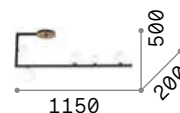

Birds new

Varnished metal frame with satin brass decorative disc. White acid-etched blown glass diffusers. Color: matt black with satin brass detail.

LED Bulbs LED G9 3W 3000 K included.
Cod. **209043**

P. 090

P. 395

P. 446

P. 472

2,800 Kg / 0,1535 m³
G9 max 5 x 15W

€ 245

273631 ■ Black new

3000 K
370 lm