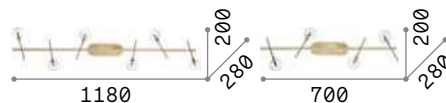

Maracas new

Total metal frame with white or stain brass finish. Adjustable transparent blown glass diffusers.

LED Bulbs LED G4 2W 3000 K included.
Cod. 222257

200392

200354

1,280 Kg / 0,0242 m³
G4 max 6 x 2W

€ 340

0,960 Kg / 0,0142 m³
G4 max 4 x 2W

€ 244

200408 White new
200361 Brass

200392 White new
200354 Brass

3000 K
170 lm

222257 € 4,50

3000 K
170 lm