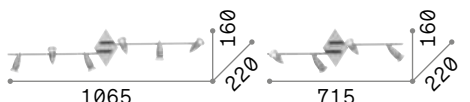

Alfa ^{new}

Metal structure with chrome, satin white, satin nickel or satin brass finish. Reflecting body is adjustable by rotation of the stem and inclination of the turning point.

LED Bulbs LED GU10 5W 3000 K included.
Cod. **108292**

1,140 Kg / 0,0196 m³
GU10 max 6 x 50W

€ 120

- 122748 White
- 089591 Chrome
- 006338 Nickel
- 287805 Satin Brass ^{new}

1,070 Kg / 0,0158 m³
GU10 max 4 x 50W

€ 80

- 122731 White
- 089584 Chrome
- 006321 Nickel
- 287799 Satin Brass ^{new}