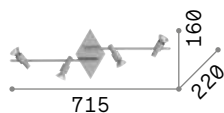

1,070 Kg / 0,0152 m³
GU10 max 4 x 50W

€ 80

- 142098 White
- 142067 Chrome
- 018850 Nickel
- 287812 Satin Brass ^{new}

3000 K
480 lm

108292 € 4,50

P. 387