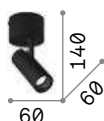

Play

Powder coated die-cast aluminum base, junction and orientable body. Knurled clear acrylic diffuser. Available with black finish or white finish with black rear cover and front inner ring.

LED LED source 3000 K, 50.000 h life.

IP20

0,240 Kg / 0,0010 m³
LED 7W / 520 lm

€ 73

258287 ■ White
268101 ■ Black

P. 660

Toby new

Powder coated die cast aluminum frame. Adjustable diffusers: they can be rotated or inclined. Colors: white or black.