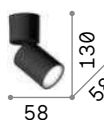

Toby new

Powder coated die cast aluminum frame. Adjustable diffusers: they can be rotated or inclined. Colors: white or black.

LED Bulbs LED GU10 5W 3000 K included.
Cod. 108292

IP20

0,220 Kg / 0,0008 m³
GU10 max 1x 35W

€ 45

271538 ■ White new
271545 ■ Black new

3000 K
480 lm

108292 € 4,50