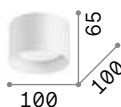

Spike new

Powder coated or plated turned aluminum body and base. Replaceable LED source. Colors: white, black or satin brass.

Bulbs LED GX53 9W 3000 K included.
Cod. 123936