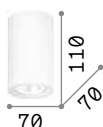

# Tower

Plastic installing base with bayonet system. Total gypsum body. It fits replaceable GU10 bulbs.

 Item suitable for painting and varnishing.

0,430 Kg / 0,0023 m<sup>3</sup>  
GU10 max 1x 35W

€ 35

155869 White

108292 € 4,50

0,620 Kg / 0,0023 m<sup>3</sup>  
GU10 max 1x 35W

€ 35

155791 White

108292 € 4,50