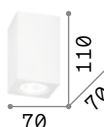

Tower

Plastic installing base with bayonet system. Total gypsum body. It fits replaceable GU10 bulbs.

Item suitable for painting and varnishing.

0,430 Kg / 0,0023 m³
GU10 max 1x 35W

€ 35

155869 White

108292 € 4,50

0,620 Kg / 0,0023 m³
GU10 max 1x 35W

€ 35

155791 White

108292 € 4,50

Spike new

Powder coated or plated turned aluminum body and base. Replaceable LED source. Colors: white, black or satin brass.

Bulbs LED GX53 9W 3000 K included.
Cod. 123936

0,240 Kg / 0,0017 m³
GX53 max 1x 15W

€ 70

277417 White new

278704 Black new

285238 Satin Brass new

123936 € 6,50