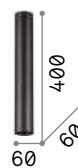

0,740 Kg / 0,0025 m³
GU10 max 1x28W

€ 51

233215 ■ White
233192 ■ Black

3000 K
480 lm

108292 € 4,50