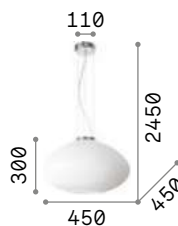

Plissé **new**

Plated metal frame. White acid-etched blown glass diffuser with decoration in relief. Clear PVC electrical wire. Colors: chrome or satin brass.

264509

285177

3,300 Kg / 0,1208 m³
E27 max 1x60W

€ 220

264523 Chrome
285191 Satin Brass

3000 K
900 lm

123899 € 7,00

2,060 Kg / 0,0705 m³
E27 max 1x60W

€ 160

new 285184 Chrome
new 264547 Satin Brass

3000 K
900 lm