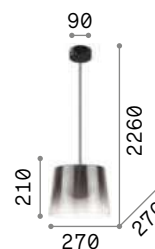

Fade new

Metal ceiling rose and frame. Clear blown glass shade with galvanic nuance. White acid-etched inner blown glass diffuser. Black PVC cable. Shade colors: clear with amber nuance, chrome or copper.

LED Bulbs LED G9 3W 3000 K included.
Cod. **209043**

1,900 Kg / 0,0370 m³
G9 max 1x 15W

€ 180

- 271293 Chrome new
- 271316 Amber new
- 271309 Copper new

3000 K
370 lm
209043 € 3,90