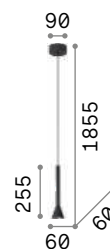

Diesis new

Powder coated or plated metal ceiling rose and diffuser. Black PVC cable. Color: black, satin nickel or satin brass.

LED LED source 3000 K, 20.000 h life.

IP20

0,450 Kg / 0,0054 m³
LED 7W / 660 lm

€ 85

285122 ■ Nickel new
279770 ■ Black new
279794 ■ Satin Brass new

P. 477