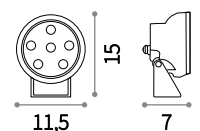

Krypton

Brushed steel body. Integrated LED sources.
Adjustable diffuser allows the regulation of the
light spread.

LED LED source 4000 K, 15.000 h life.

IP65

3,090 Kg / 0,0024 m³
LED 6W / 540 Lm

121970 ■ € 160