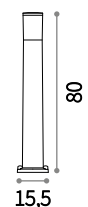

Amelia

High performance resin body and diffuser:
resistant to corrosion, colors stabilized during
U.V. rays treatment, resistant to temperatures
between -60° C and +90° C.

LED Bulbs LED E27 8W Goccia
4000 K included.

IP55  INCL.
1,070 Kg / 0,0220 m³
E27 max 1x23W

198644  € 67
198637  € 67
198620  € 67

 4000 K / 850 Lm
151991 € 2,50