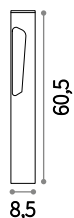

# Acqua <sup>new</sup>

Turned aluminum reflecting body with matt paint, available finishes: anthracite or coffee. Tempered glass diffuser.

IP44

1,500 Kg / 0,0142 m<sup>3</sup>  
G9 max 1x15W

246918 ■ € 125 <sup>new</sup>  
135205 ■ € 125

# Polaris

Anthracite powder coated aluminum body. Clear Pyrex glass diffuser.

IP44

1,840 Kg / 0,0073 m<sup>3</sup>  
G9 max 1x15W

115122 ■ € 116

4000 K / 320 Lm  
209036 € 3,50