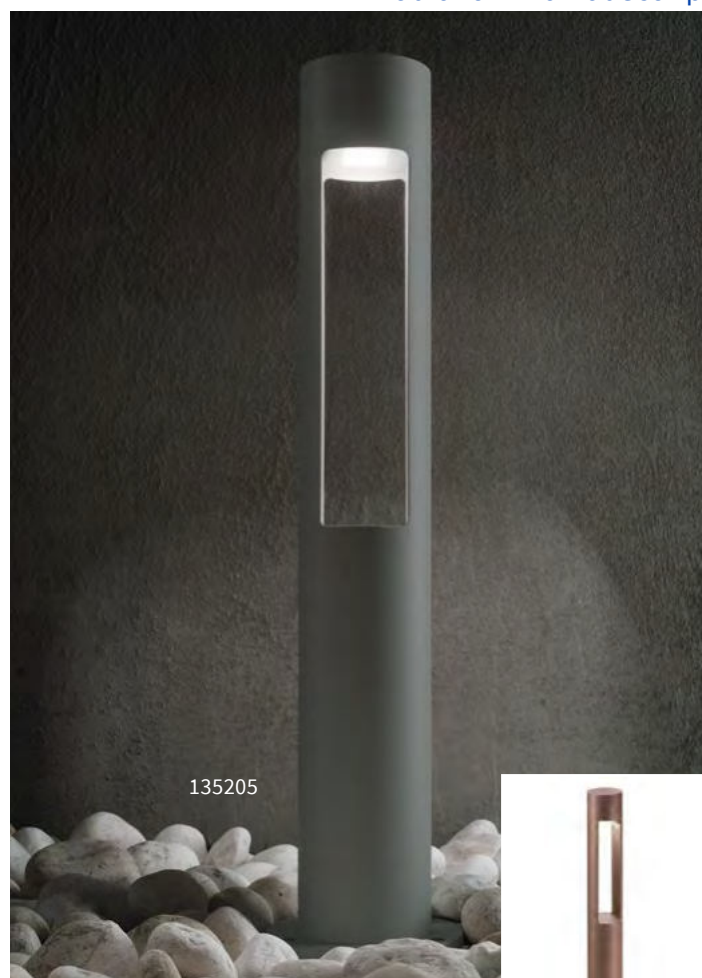

# Acqua <sup>new</sup>

Turned aluminum reflecting body with matt paint, available finishes: anthracite or coffee. Tempered glass diffuser.

IP44

1,500 Kg / 0,0142 m<sup>3</sup>  
G9 max 1x15W

246918 ■ € 125 <sup>new</sup>  
135205 ■ € 125

4000 K / 320 Lm  
209036 € 3,50

246918

# Polaris

Anthracite powder coated aluminum body. Clear Pyrex glass diffuser.

IP44

1,840 Kg / 0,0073 m<sup>3</sup>  
G9 max 1x15W

115122 ■ € 116

4000 K / 320 Lm  
209036 € 3,50