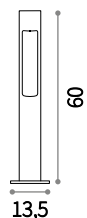

# Acqua <sup>new</sup>

Turned aluminum reflecting body with matt paint, available finishes: anthracite or coffee. Tempered glass diffuser.

IP44

1,500 Kg / 0,0142 m<sup>3</sup>  
G9 max 1x15W

246918 ■ € 125 <sup>new</sup>  
135205 ■ € 125

# Polaris

Anthracite powder coated aluminum body. Clear Pyrex glass diffuser.

IP44

1,840 Kg / 0,0073 m<sup>3</sup>  
G9 max 1x15W

115122 ■ € 116

4000 K / 320 Lm  
209036 € 3,50