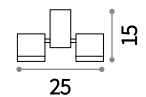

Sunglasses

Anthracite or white powder painted aluminum body. Reclinable diffusers with clear glass screens.

LED LED source 4000 K, 25.000 h life.

161846

1,040 Kg/0,0040 m³
LED 14W/1120 Lm

161853 € 90
161846 € 90