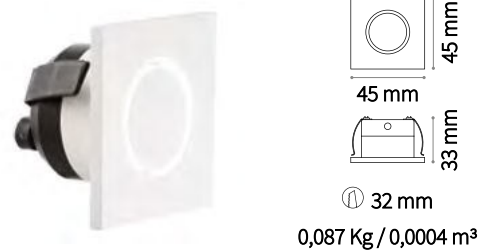

244808

244846

O-Line new

IP20 CRI ≥90 25.000 h ALUMINUM

LED SMD AND DRIVER Included

Power	Flux	CCT	Finish	Code	€
3 W	210 Lm	3000 K	White	239705	18 <small>new</small>

LED SMD AND DRIVER Included

Power	Flux	CCT	Finish	Code	€
3 W	210 Lm	3000 K	White	239811	18 <small>new</small>