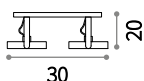

## Glim new

Total powder painted metal frame available in white or black color. Adjustable diffuser with replaceable bulb.

**LED** Bulbs LED GU10 13W 3000 K included.  
Cod. 189031

200200

1,850 Kg / 0,0228 m<sup>3</sup>  
GU10 max 4 x 50W