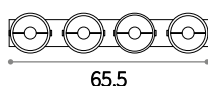

## Glim new

Total powder painted metal frame available in white or black color. Adjustable diffuser with replaceable bulb.

**LED** Bulbs LED GU10 13W 3000 K included.  
Cod. 189031

200200

1,850 Kg / 0,0228 m<sup>3</sup>  
GU10 max 4 x 50W