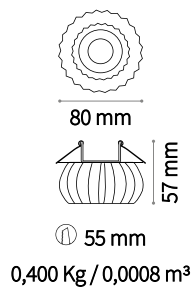

Blues

 IP20 ALUMINUM

GU10 Not included - Recommended bulb 123943

Power	Finish	Code	€
max 50W	White	113999	19
	SmokyGrey	113982	19
	Clear	083254	19

GU10 Not included - Recommended bulb 123943

Power	Finish	Code	€
max 50W	Clear	114019	19

Soul

 IP20 CRYSTAL

G9 Not included - Recommended bulb 209043

Power	Finish	Code	€
max 40W	Clear	107691	16

G9 Not included - Recommended bulb 209043

Power	Finish	Code	€
max 40W	Clear	107707	16