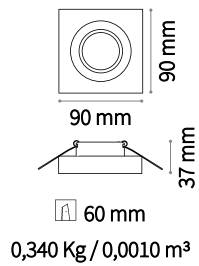

Blues

 IP20 ALUMINUM

GU10 Not included - Recommended bulb 123943

Power	Finish	Code	€
max 50W	White	113999	19
	SmokyGrey	113982	19
	Clear	083254	19

GU10 Not included - Recommended bulb 123943

Power	Finish	Code	€
max 50W	Clear	114019	19

Soul

 IP20 CRYSTAL

G9 Not included - Recommended bulb 209043

Power	Finish	Code	€
max 40W	Clear	107691	16

G9 Not included - Recommended bulb 209043

Power	Finish	Code	€
max 40W	Clear	107707	16