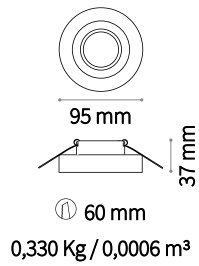

Blues

 IP20 ALUMINUM

GU10 Not included - Recommended bulb 123943

Power	Finish	Code	€
max 50W	White	113999	19
	SmokyGrey	113982	19
	Clear	083254	19

GU10 Not included - Recommended bulb 123943

Power	Finish	Code	€
max 50W	Clear	114019	19

Soul

 IP20 CRYSTAL

G9 Not included - Recommended bulb 209043

Power	Finish	Code	€
max 40W	Clear	107691	16

G9 Not included - Recommended bulb 209043

Power	Finish	Code	€
max 40W	Clear	107707	16