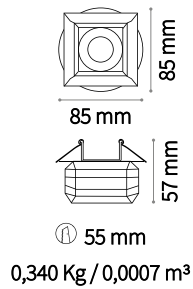

Blues

 IP20 ALUMINUM

GU10 Not included - Recommended bulb 123943

Power	Finish	Code	€
max 50W	White	113999	19
	SmokyGrey	113982	19
	Clear	083254	19

GU10 Not included - Recommended bulb 123943

Power	Finish	Code	€
max 50W	Clear	114019	19

Soul

 IP20 CRYSTAL

G9 Not included - Recommended bulb 209043

Power	Finish	Code	€
max 40W	Clear	107691	16

G9 Not included - Recommended bulb 209043

Power	Finish	Code	€
max 40W	Clear	107707	16