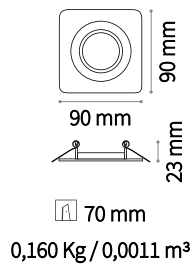

Lounge new

GU10 Not included - Recommended bulb 123943

Power	Finish		Code	€
max 50W	White		138978	12
	Chrome		138985	12
	Black		244600	12 new
	Nickel		138992	12