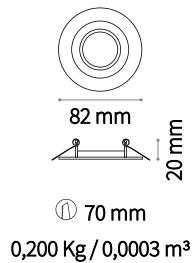

Jazz new

GU10 Not included - Recommended bulb 123943

Power	Finish		Code	€
max 50W	White		083117	7
	Ant. Brass		083124	7
	Chrome		083070	7
	Black		243818	7 <small>new</small>
	Nickel		083087	7

Swing new

GU10 Not included - Recommended bulb 123943