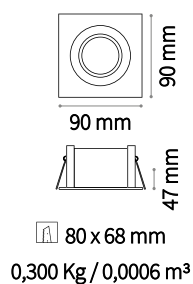

Funky new

GU10 Not included - Recommended bulb 123943

Power	Finish		Code	€
max 50W	Aluminum		083223	14
	White		083230	14
	Ant. Brass		083247	14
	Chrome		083193	14
	Black		243849	14 new