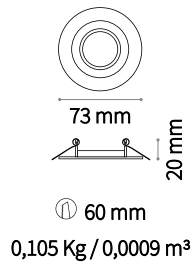

Jazz new

GU10 Not included - Recommended bulb 123943

Power	Finish		Code	€
max 50W	White		083117	7
	Ant. Brass		083124	7
	Chrome		083070	7
	Black		243818	7 <small>new</small>
	Nickel		083087	7

Swing new

GU10 Not included - Recommended bulb 123943