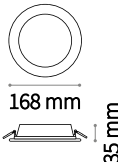

Groove

① 100 mm
0,220 Kg / 0,0012 m³

LED SMD AND DRIVER Included

Power	Beam	Flux	CCT	Finish	Code	€
10 W	110°	890 Lm	3000 K	White	123974	18
		1000 Lm	4000 K	White	147666	18

① 150 mm
0,410 Kg / 0,0023 m³

LED SMD AND DRIVER Included

Power	Beam	Flux	CCT	Finish	Code	€
20 W	110°	1550 Lm	3000 K	White	123998	24
		1750 Lm	4000 K	White	147673	24

① 200 mm
0,660 Kg / 0,0036 m³

LED SMD AND DRIVER Included

Power	Beam	Flux	CCT	Finish	Code	€
30 W	110°	2450 Lm	3000 K	White	124018	30
		2800 Lm	4000 K	White	147680	30

0,270 Kg / 0,0012 m³

LED SMD AND DRIVER Included

Power	Beam	Flux	CCT	Finish	Code	€
10 W	110°	890 Lm	3000 K	White	123981	19

0,540 Kg / 0,0023 m³

LED SMD AND DRIVER Included

Power	Beam	Flux	CCT	Finish	Code	€
20 W	110°	1550 Lm	3000 K	White	124001	26

0,850 Kg / 0,0036 m³

LED SMD AND DRIVER Included

Power	Beam	Flux	CCT	Finish	Code	€
30 W	110°	2450 Lm	3000 K	White	124025	33