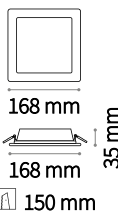

Groove

① 100 mm
0,220 Kg / 0,0012 m³

LED SMD AND DRIVER Included

Power	Beam	Flux	CCT	Finish	Code	€
10 W	110°	890 Lm	3000 K	White	123974	18
		1000 Lm	4000 K	White	147666	18

① 150 mm
0,410 Kg / 0,0023 m³

LED SMD AND DRIVER Included

Power	Beam	Flux	CCT	Finish	Code	€
20 W	110°	1550 Lm	3000 K	White	123998	24
		1750 Lm	4000 K	White	147673	24

① 200 mm
0,660 Kg / 0,0036 m³

LED SMD AND DRIVER Included

Power	Beam	Flux	CCT	Finish	Code	€
30 W	110°	2450 Lm	3000 K	White	124018	30
		2800 Lm	4000 K	White	147680	30

0,270 Kg / 0,0012 m³

LED SMD AND DRIVER Included

Power	Beam	Flux	CCT	Finish	Code	€
10 W	110°	890 Lm	3000 K	White	123981	19

0,540 Kg / 0,0023 m³

LED SMD AND DRIVER Included

Power	Beam	Flux	CCT	Finish	Code	€
20 W	110°	1550 Lm	3000 K	White	124001	26

0,850 Kg / 0,0036 m³

LED SMD AND DRIVER Included

Power	Beam	Flux	CCT	Finish	Code	€
30 W	110°	2450 Lm	3000 K	White	124025	33