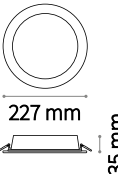

Groove

① 100 mm
0,220 Kg / 0,0012 m³

LED SMD AND DRIVER Included

Power	Beam	Flux	CCT	Finish	Code	€
10 W	110°	890 Lm	3000 K	White	123974	18
		1000 Lm	4000 K	White	147666	18

① 150 mm
0,410 Kg / 0,0023 m³

LED SMD AND DRIVER Included

Power	Beam	Flux	CCT	Finish	Code	€
20 W	110°	1550 Lm	3000 K	White	123998	24
		1750 Lm	4000 K	White	147673	24

① 200 mm
0,660 Kg / 0,0036 m³

LED SMD AND DRIVER Included

Power	Beam	Flux	CCT	Finish	Code	€
30 W	110°	2450 Lm	3000 K	White	124018	30
		2800 Lm	4000 K	White	147680	30

0,270 Kg / 0,0012 m³

LED SMD AND DRIVER Included

Power	Beam	Flux	CCT	Finish	Code	€
10 W	110°	890 Lm	3000 K	White	123981	19

0,540 Kg / 0,0023 m³

LED SMD AND DRIVER Included

Power	Beam	Flux	CCT	Finish	Code	€
20 W	110°	1550 Lm	3000 K	White	124001	26

0,850 Kg / 0,0036 m³

LED SMD AND DRIVER Included

Power	Beam	Flux	CCT	Finish	Code	€
30 W	110°	2450 Lm	3000 K	White	124025	33