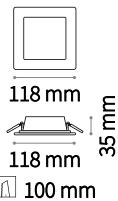

Groove

① 100 mm
0,220 Kg / 0,0012 m³

LED SMD AND DRIVER Included

Power	Beam	Flux	CCT	Finish	Code	€
10 W	110°	890 Lm	3000 K	White	123974	18
		1000 Lm	4000 K	White	147666	18

① 150 mm
0,410 Kg / 0,0023 m³

LED SMD AND DRIVER Included

Power	Beam	Flux	CCT	Finish	Code	€
20 W	110°	1550 Lm	3000 K	White	123998	24
		1750 Lm	4000 K	White	147673	24

① 200 mm
0,660 Kg / 0,0036 m³

LED SMD AND DRIVER Included

Power	Beam	Flux	CCT	Finish	Code	€
30 W	110°	2450 Lm	3000 K	White	124018	30
		2800 Lm	4000 K	White	147680	30

0,270 Kg / 0,0012 m³

LED SMD AND DRIVER Included

Power	Beam	Flux	CCT	Finish	Code	€
10 W	110°	890 Lm	3000 K	White	123981	19

0,540 Kg / 0,0023 m³

LED SMD AND DRIVER Included

Power	Beam	Flux	CCT	Finish	Code	€
20 W	110°	1550 Lm	3000 K	White	124001	26

0,850 Kg / 0,0036 m³

LED SMD AND DRIVER Included

Power	Beam	Flux	CCT	Finish	Code	€
30 W	110°	2450 Lm	3000 K	White	124025	33