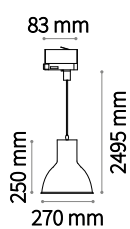

Mr Jack new

 IP20 ALUMINUM

0,070 Kg / 0,0037 m³

GU10 Bulbs LED GU10 7W 3000 K included. Code **101378**

Power	Finish	Code	€
max 28W	Black 	248561	75 new

P. 055

Metro new

 IP20 ALUMINUM

0,980 Kg / 0,0257 m³

E27 Not included - Recommended bulb **101354**

Power	Finish	Code	€
max 60W	Black 	231815	65 new

P. 368