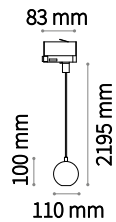

Mr Jack new

 IP20 ALUMINUM

0,070 Kg / 0,0037 m³

GU10 Bulbs LED GU10 7W 3000 K included. Code **101378**

Power	Finish	Code	€
max 28W	Black 	248561	75 new

P. 055

Metro new

 IP20 ALUMINUM

0,980 Kg / 0,0257 m³

E27 Not included - Recommended bulb **101354**

Power	Finish	Code	€
max 60W	Black 	231815	65 new

P. 368