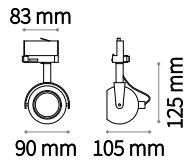

# Lunare new

☐ IP20 ALUMINUM

GU10 Not included - Recommended bulb 108292

Power	Finish		Code	€
max 28W	White	<span style="display: inline-block; width: 10px; height: 10px; background-color: #e0e0e0; border: 1px solid black;"></span>	229737	40 <span style="color: orange;">new</span>
	Black	<span style="display: inline-block; width: 10px; height: 10px; background-color: #000000; border: 1px solid black;"></span>	229751	40 <span style="color: orange;">new</span>

0,260 Kg / 0,0060 m<sup>3</sup>

P. 182 P. 256

# Mouse new

☐ IP20 ALUMINUM

GU10 Not included - Recommended bulb 101378

Power	Finish		Code	€
max 50W	White	<span style="display: inline-block; width: 10px; height: 10px; background-color: #e0e0e0; border: 1px solid black;"></span>	229768	55 <span style="color: orange;">new</span>
	Black	<span style="display: inline-block; width: 10px; height: 10px; background-color: #000000; border: 1px solid black;"></span>	229782	55 <span style="color: orange;">new</span>

# Spot new

⊕ IP20 ALUMINUM

GU10 Not included - Recommended bulb 101378

Power	Finish		Code	€
max 50W	White	<span style="display: inline-block; width: 10px; height: 10px; background-color: #e0e0e0; border: 1px solid black;"></span>	229706	45 <span style="color: orange;">new</span>
	Black	<span style="display: inline-block; width: 10px; height: 10px; background-color: #000000; border: 1px solid black;"></span>	229720	45 <span style="color: orange;">new</span>