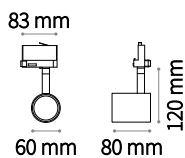

Spot new

⊕ IP20 ALUMINUM

GU10 Not included - Recommended bulb 101378

Power	Finish		Code	€
max 50W	White		229706	45 new
	Black		229720	45 new

0,250 Kg / 0,0016 m³

P. 721 P. 733