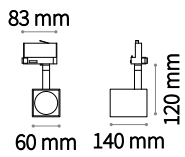

# Lunare new

☐ IP20 ALUMINUM

GU10 Not included - Recommended bulb 108292

Power	Finish		Code	€
max 28W	White	<span style="display: inline-block; width: 10px; height: 10px; background-color: #e0e0e0; border: 1px solid black;"></span>	229737	40 <span style="color: orange;">new</span>
	Black	<span style="display: inline-block; width: 10px; height: 10px; background-color: #000000; border: 1px solid black;"></span>	229751	40 <span style="color: orange;">new</span>

0,260 Kg / 0,0060 m<sup>3</sup>

P. 182 P. 256

# Mouse new

☐ IP20 ALUMINUM

GU10 Not included - Recommended bulb 101378

Power	Finish		Code	€
max 50W	White	<span style="display: inline-block; width: 10px; height: 10px; background-color: #e0e0e0; border: 1px solid black;"></span>	229768	55 <span style="color: orange;">new</span>
	Black	<span style="display: inline-block; width: 10px; height: 10px; background-color: #000000; border: 1px solid black;"></span>	229782	55 <span style="color: orange;">new</span>

# Spot new

⊕ IP20 ALUMINUM

GU10 Not included - Recommended bulb 101378

Power	Finish		Code	€
max 50W	White	<span style="display: inline-block; width: 10px; height: 10px; background-color: #e0e0e0; border: 1px solid black;"></span>	229706	45 <span style="color: orange;">new</span>
	Black	<span style="display: inline-block; width: 10px; height: 10px; background-color: #000000; border: 1px solid black;"></span>	229720	45 <span style="color: orange;">new</span>