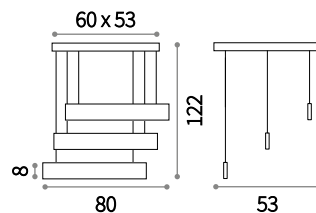

## Desk **new**

Aluminum ceiling cup and body finished with matt white or black powder coating. Suspension models provided with electrical wires adjustable in length.

**LED** LED source 3000 K, 30.000 h life.