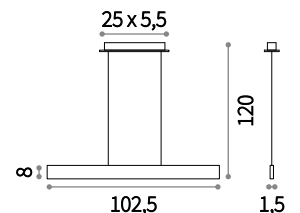

## Desk **new**

Aluminum ceiling cup and body finished with matt white or black powder coating. Suspension models provided with electrical wires adjustable in length.

**LED** LED source 3000 K, 30.000 h life.

IP20

11,350 Kg / 0,0982 m<sup>3</sup>  
LED 50W / 3000 Lm

231211 € 450 **new**  
231235 € 450 **new**

IP20

1,890 Kg / 0,0196 m<sup>3</sup>  
LED 23W / 2100 Lm

138237 € 260  
173245 € 260 **new**