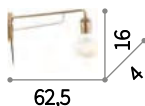

IP20

0,490 Kg / 0,0083 m³
E27 max 1 x 60W

160214 € 85
242392 € 80 new