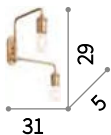

Pan

Metal frame. Diffusers made of decorative elements with metal tube shape of different length.

IP20

6,340 Kg / 0,0461 m³
E14 max 2 x 40W

208794 € 313

3000 K / 430 Lm
101200 € 2,90

P. 335

Triumph new

Totally metal frame with black or antiqued brass finish. AP models with power cable coated with fabric with switch and plug included.

Lamp with integrated switch.

IP20

0,710 Kg / 0,0067 m³
E27 max 2 x 60W