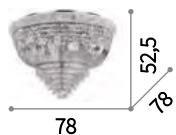

# Alba

Chrome metal frame. Handcrafted Pyrex glass modular elements which can be assembled of your choosing.

■ IP20

10,690 Kg / 0,1208 m<sup>3</sup>

E14 max 6 x 40W +  
E27 max 1 x 60W

025490 € 518

3000 K / 430 Lm  
101224 € 2,90

# Dubai new

Chrome or golden metal frame. Decorative elements composed of transparent cut crystals pearls, octagons and prisms.

■ IP20

14,290 Kg / 0,4438 m<sup>3</sup>  
E14 max 24 x 40W

243566 € 1.000 new  
243498 € 1.050 new