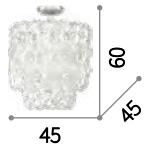

# Alba

Chrome metal frame. Handcrafted Pyrex glass modular elements which can be assembled of your choosing.

■ IP20

10,690 Kg / 0,1208 m<sup>3</sup>

E14 max 6 x 40W +  
E27 max 1 x 60W

025490 € 518

3000 K / 430 Lm  
101224 € 2,90

# Dubai new

Chrome or golden metal frame. Decorative elements composed of transparent cut crystals pearls, octagons and prisms.

■ IP20

14,290 Kg / 0,4438 m<sup>3</sup>  
E14 max 24 x 40W

243566 € 1.000 new  
243498 € 1.050 new