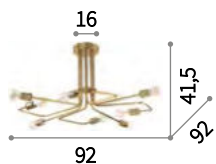

Culto new

Matt black painted metal frame with satin brass element on the base. White acid-etched blown glass diffusers.

LED Bulbs LED G9 3,2W 3000 K included.
Cod. 209043

IP20

1,620 Kg / 0,0484 m³
G9 max 3x28W

225128 ■ € 210 new

3000 K / 300 Lm
209043 € 3,50

Triumph new

Totally metal frame with black or antiqued brass finish.

IP20

3,270 Kg / 0,0454 m³
E27 max 8 x 60W

160313 ■ € 435
242378 ■ € 405 new

2200 K / 300 Lm
151687 € 4,90