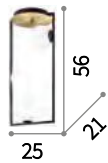

Culto new

Matt black painted metal frame with satin brass element on the base. White acid-etched blown glass diffusers.

LED Bulbs LED G9 3,2W 3000 K included.
Cod. 209043

IP20

1,620 Kg / 0,0484 m³
G9 max 3x28W

225128 ■ € 210 new

3000 K / 300 Lm
209043 € 3,50

Triumph new

Totally metal frame with black or antiqued brass finish.

IP20

3,270 Kg / 0,0454 m³
E27 max 8 x 60W

160313 ■ € 435
242378 ■ € 405 new

2200 K / 300 Lm
151687 € 4,90