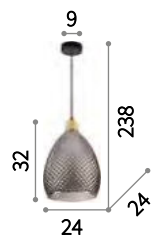

Bergen new

Black powder coated metal ceiling cup. Natural wood frame. Clear blown glass diffuser with motif in relief and smoky finish. Power cable coated with fabric.

1,430 Kg / 0,0315 m³
E27 max 1x60W