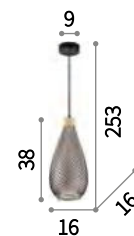

1,570 Kg / 0,0236 m³
E27 max 1x60W

238838 € 145 new