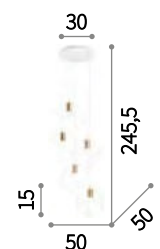

## Ice **new**

Matt white or black varnished metal ceiling rose and frame. Metal bulb socket cover with satin brass finish. PVC power cable.

IP20

2,920 Kg / 0,0345 m<sup>3</sup>  
E27 max 5 x 60W

237671 € 160 **new**  
237664 € 160 **new**