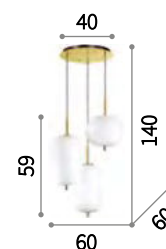

Umile **new**

Metal ceiling rose and decorative elements with satin gold finish. White acid-etched blown glass diffusers. Integrated LED.

LED LED source 3000 K, 20.000 h life.

IP20

8,600 Kg / 0,2150 m³
LED 50W / 3160 Lm