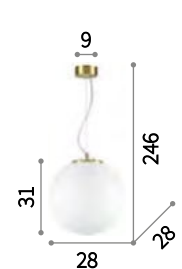

## Grape **new**

Metal frame with satin brass finish. Power cable coated with fabric. White blown glass diffuser with satin stripes.

**LED** Bulbs LED G9 3,2W 3000 K included in 241340 model. Code 209043

IP20

3,300 Kg / 0,0639 m<sup>3</sup>  
G9 max 3 x 28W

241340 € 220 **new**

IP20

3,080 Kg / 0,1303 m<sup>3</sup>  
E27 max 1 x 60W

241364 € 155 **new**

IP20

2,500 Kg / 0,0693 m<sup>3</sup>  
E27 max 1 x 60W