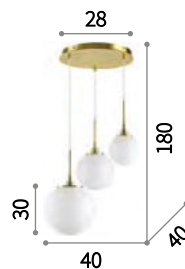

## Grape **new**

Metal frame with satin brass finish. Power cable coated with fabric. White blown glass diffuser with satin stripes.

**LED** Bulbs LED G9 3,2W 3000 K included in 241340 model. Code 209043

IP20

3,300 Kg / 0,0639 m<sup>3</sup>  
G9 max 3 x 28W

241340 € 220 **new**

IP20

3,080 Kg / 0,1303 m<sup>3</sup>  
E27 max 1 x 60W

241364 € 155 **new**

IP20

2,500 Kg / 0,0693 m<sup>3</sup>  
E27 max 1 x 60W