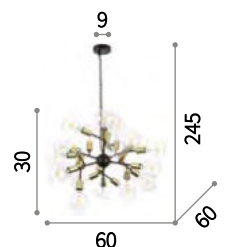

Spark **new**

Matt black varnished metal ceiling rose and frame and plated bulb holders. Power cable coated with fabric.

IP20

3,000 Kg / 0,0885 m³
E27 max 24 x 60W

238241 ■ € 380 **new**

P. 471

3000 K / 860 Lm
101323 € 7,90